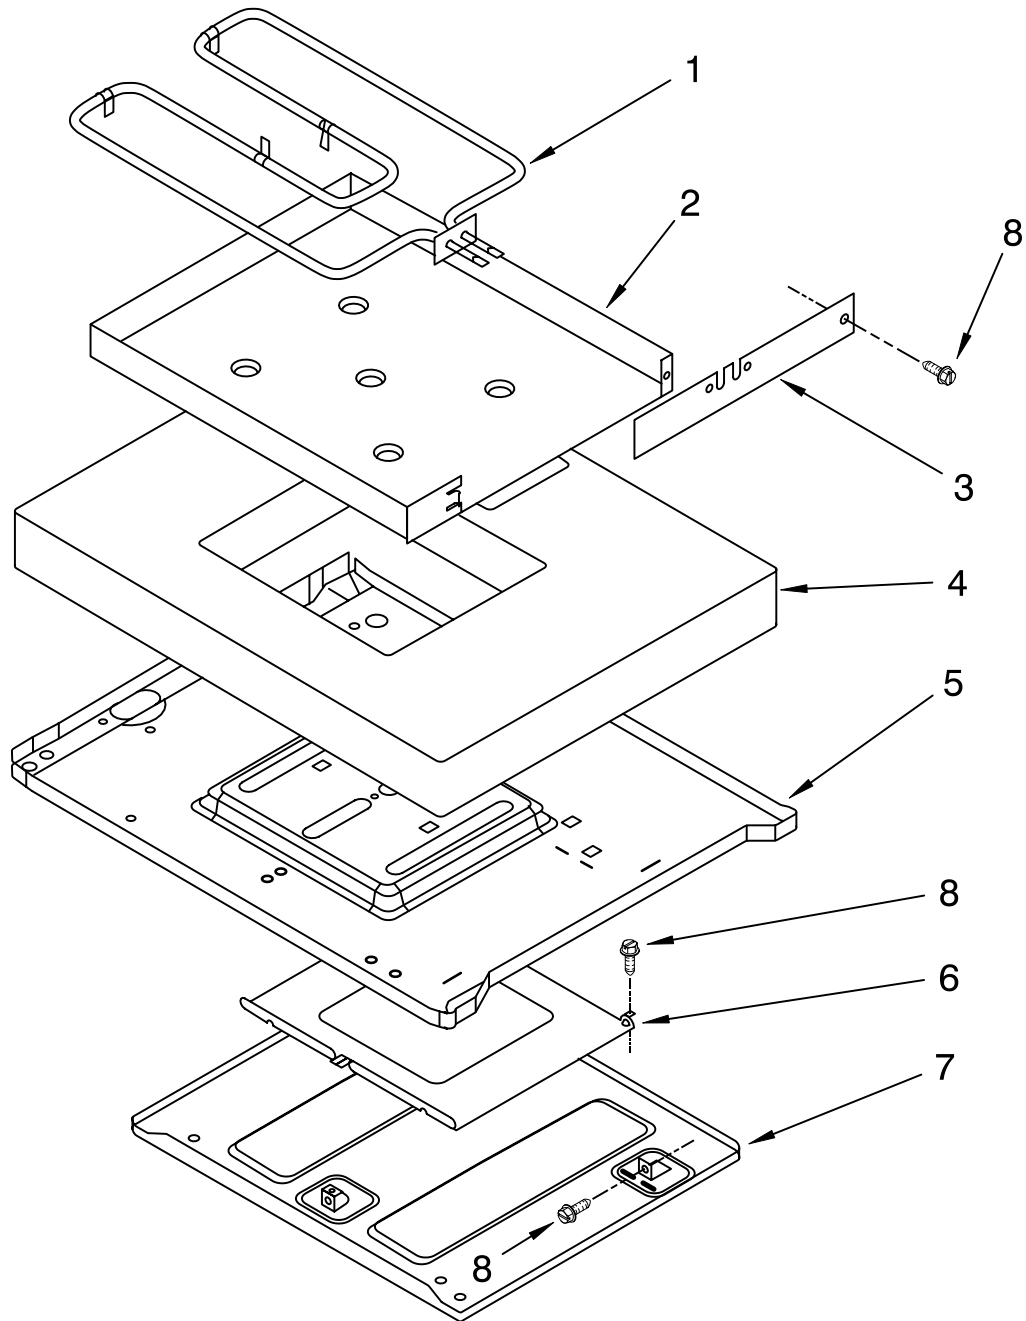

HIDDEN BAKE PARTS

For Models: KERC607HWH0, KERC607HBL0, KERC607HBS0, KERC607HBT0
(White) (Black) (Black-Stainless) (Biscuit)

Illus. No.	Part No.	DESCRIPTION
1	9752294	Element, Bake
2	9752228	Pan, Hidden Bake
3	9752250	Cover, Hidden Bake
4	9751323	Insulation
5	9752735	Retainer, Insulation
6	9751641	Plate, Reflector
7	9781025	Shield
8	9780265	Screw, 10-16 x 3/8

FOR ORDERING INFORMATION REFER TO PARTS PRICE LIST